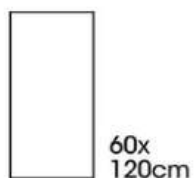

Available sizes

Example of tiling pattern

Wall
Natural Slate
NEGRO
Size
60x120cm

Wall
Natural Slate
NEGRO
Size
29.5x59.5cm
29.5x29.5cm
14.5x29.5cm
14.5x14.5cm

NATURAL
SURFACE

NATURAL SLATE
MOCHA

LAPPATO
SURFACE

Fire Resistant

Frost Resistant

COLORBODY TILES
with 9mm Thickness

Available sizes

6
Colors

4
Sizes

Color
Body

9mm
Thickness

Natural Slate
BLANCO

Natural Slate
VERDE

Available sizes

60x
120cm

29.5x
120cm

19.5x
120cm

14.5x
120cm

Wall
Natural Slate
VERDE
Size
29.5x120cm
19.5x120cm
14.5x120cm

Floor
Natural Slate
BLANCO
Size
60x120cm

Available sizes

6
Colors

4
Sizes

Color
Body

9mm
Thickness

Lappato Slate
NEGRO

Available sizes