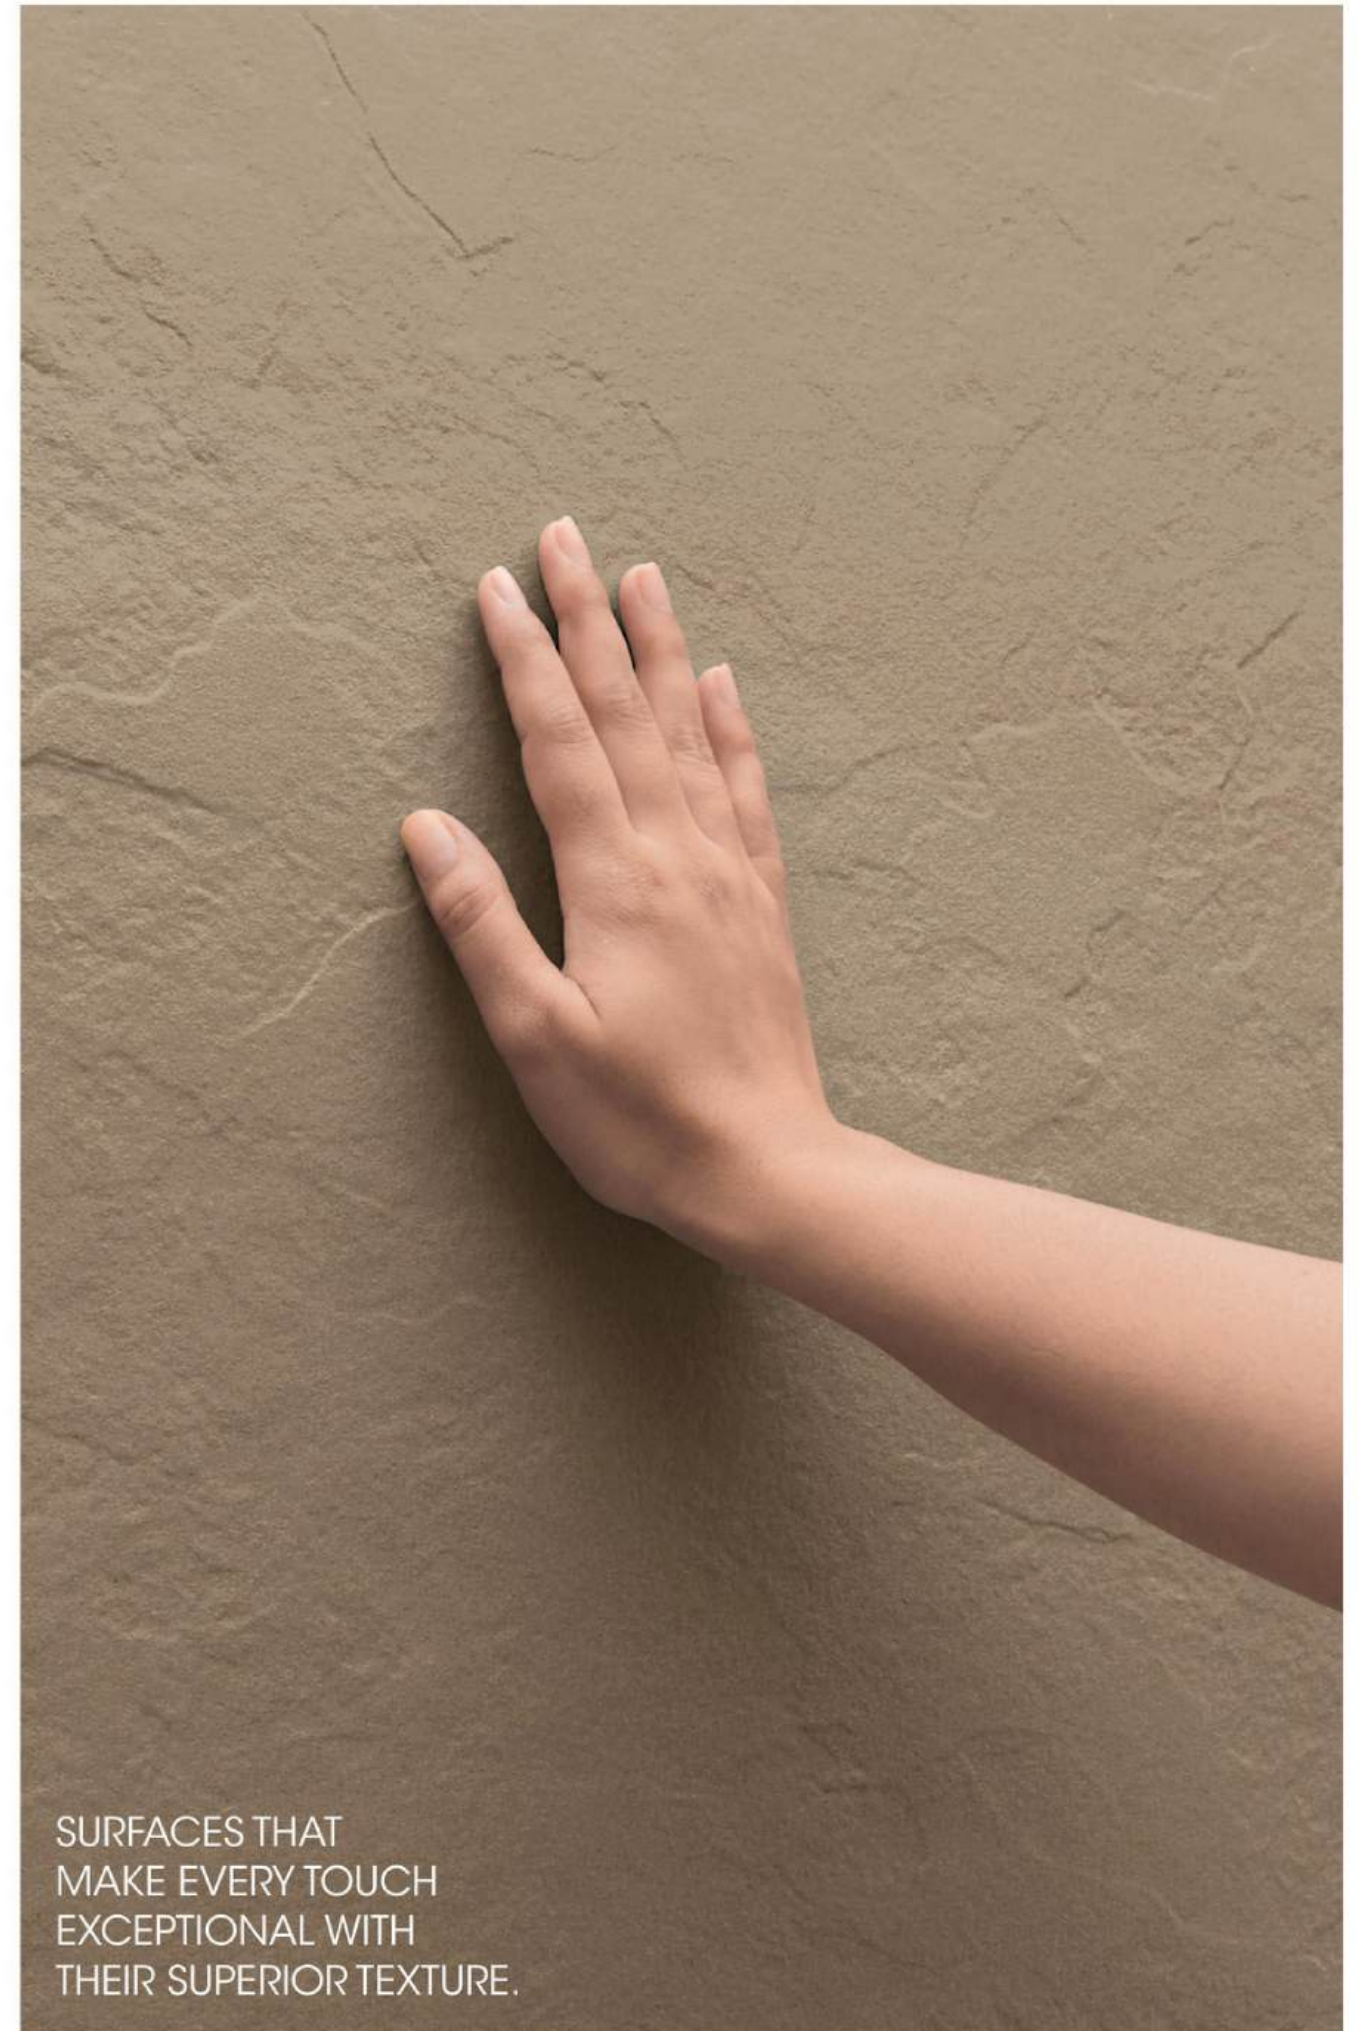

SURFACES THAT
MAKE EVERY TOUCH
EXCEPTIONAL WITH
THEIR SUPERIOR TEXTURE.

SLATE

COLLECTION

The Slate Collection offers tiles that stand out with their warm touch, creating pleasant and elegant environments. These tiles are available in 6 colors on both Natural and Lappato surfaces.