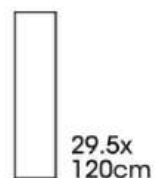

Available sizes

Example of tiling pattern

Wall
Natural Slate
NEGRO
Size
60x120cm

Wall
Natural Slate
NEGRO
Size
29.5x59.5cm
29.5x29.5cm
14.5x29.5cm
14.5x14.5cm

NATURAL
SURFACE

NATURAL SLATE
MOCHA

LAPPATO
SURFACE

Fire Resistant

Frost Resistant

COLORBODY TILES
with 9mm Thickness

Available sizes

6
Colors

4
Sizes

Color
Body

9mm
Thickness

Natural Slate
BLANCO

Natural Slate
VERDE

Available sizes

60x
120cm

29.5x
120cm

19.5x
120cm

14.5x
120cm

Wall
Natural Slate
VERDE
Size
29.5x120cm
19.5x120cm
14.5x120cm

Floor
Natural Slate
BLANCO
Size
60x120cm

Available sizes

6
Colors

4
Sizes

Color
Body

9mm
Thickness

Lappato Slate
NEGRO

Available sizes