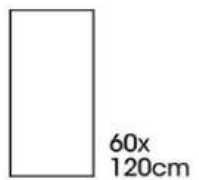

Available sizes

Example of tiling pattern

Wall
Natural Slate
NEGRO
Size
60x120cm

Wall
Natural Slate
NEGRO
Size
29.5x59.5cm
29.5x29.5cm
14.5x29.5cm
14.5x14.5cm

NATURAL
SURFACE

NATURAL SLATE
MOCHA

LAPPATO
SURFACE

Fire Resistant

Frost Resistant

COLORBODY TILES
with 9mm Thickness

Available sizes

6
Colors

4
Sizes

Color
Body

9mm
Thickness

Natural Slate
BLANCO

Natural Slate
VERDE

Available sizes

60x
120cm

29.5x
120cm

19.5x
120cm

14.5x
120cm

Wall
Natural Slate
VERDE
Size
29.5x120cm
19.5x120cm
14.5x120cm

Floor
Natural Slate
BLANCO
Size
60x120cm

Available sizes

6
Colors

4
Sizes

Color
Body

9mm
Thickness

Lappato Slate
NEGRO

Available sizes