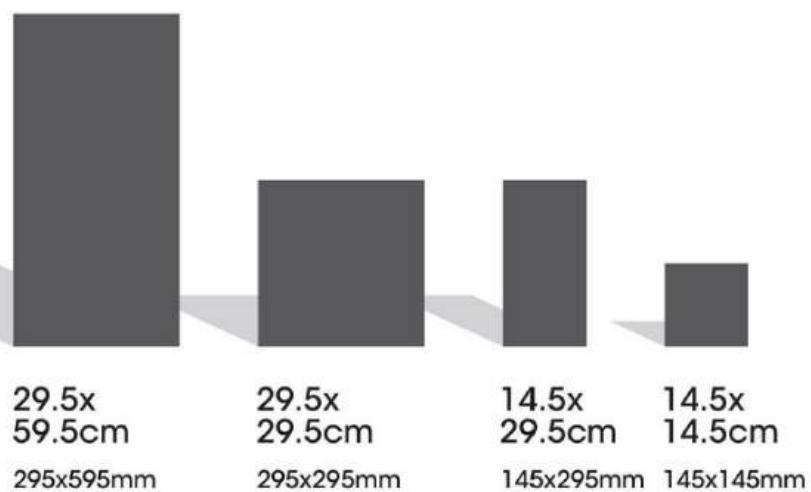

GLAZED VITRIFIED TILES

2 Surfaces | **6** Colors | **8** Sizes

Available sizes

60x
120cm
600x1200mm

29.5x
120cm
295x1200mm

19.5x
120cm
195x1200mm

14.5x
120cm
145x1200mm

SLATE - NATURAL SURFACE

Available sizes

Example of tiling pattern

Wall
Natural Slate
NEGRO
Size
60x120cm

Wall
Natural Slate
NEGRO
Size
29.5x59.5cm
29.5x29.5cm
14.5x29.5cm
14.5x14.5cm

NATURAL
SURFACE

NATURAL SLATE
MOCHA

LAPPATO
SURFACE

Natural Slate
BLANCO

Natural Slate
VERDE

Available sizes

60x
120cm

29.5x
120cm

19.5x
120cm

14.5x
120cm

Wall
Natural Slate
VERDE
Size
29.5x120cm
19.5x120cm
14.5x120cm

Floor
Natural Slate
BLANCO
Size
60x120cm

Available sizes

6
Colors

4
Sizes

Color
Body

9mm
Thickness

Lappato Slate
NEGRO

Available sizes