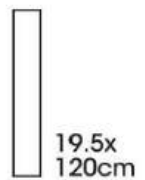

Available sizes

Example of tiling pattern

Wall
Natural Slate
NEGRO
Size
60x120cm

Wall
Natural Slate
NEGRO
Size
29.5x59.5cm
29.5x29.5cm
14.5x29.5cm
14.5x14.5cm

NATURAL
SURFACE

NATURAL SLATE
MOCHA

LAPPATO
SURFACE

Fire Resistant

Frost Resistant

COLORBODY TILES
with 9mm Thickness

Available sizes

6
Colors

4
Sizes

Color
Body

9mm
Thickness

Natural Slate
BLANCO

Natural Slate
VERDE

Available sizes

60x
120cm

29.5x
120cm

19.5x
120cm

14.5x
120cm

Wall
Natural Slate
VERDE
Size
29.5x120cm
19.5x120cm
14.5x120cm

Floor
Natural Slate
BLANCO
Size
60x120cm

Available sizes

6
Colors

4
Sizes

Color
Body

9mm
Thickness

Lappato Slate
NEGRO

Available sizes