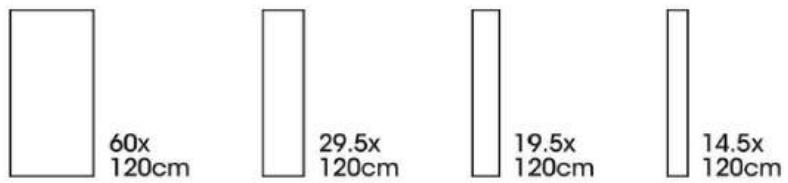

Available sizes

Example of tiling pattern

Wall
Natural Slate
NEGRO
Size
60x120cm

Wall
Natural Slate
NEGRO
Size
29.5x59.5cm
29.5x29.5cm
14.5x29.5cm
14.5x14.5cm

NATURAL
SURFACE

NATURAL SLATE
MOCHA

LAPPATO
SURFACE

Natural Slate
BLANCO

Natural Slate
VERDE

Available sizes

60x
120cm

29.5x
120cm

19.5x
120cm

14.5x
120cm

Wall
Natural Slate
VERDE
Size
29.5x120cm
19.5x120cm
14.5x120cm

Floor
Natural Slate
BLANCO
Size
60x120cm

Available sizes

6
Colors

4
Sizes

Color
Body

9mm
Thickness

Lappato Slate
NEGRO

Available sizes