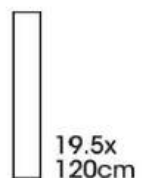

Available sizes

Example of tiling pattern

Wall
Natural Slate
NEGRO
Size
60x120cm

Wall
Natural Slate
NEGRO
Size
29.5x59.5cm
29.5x29.5cm
14.5x29.5cm
14.5x14.5cm

NATURAL
SURFACE

NATURAL SLATE
MOCHA

LAPPATO
SURFACE

Fire Resistant

Frost Resistant

COLORBODY TILES
with 9mm Thickness

Available sizes

6
Colors

4
Sizes

Color
Body

9mm
Thickness

Natural Slate
BLANCO

Natural Slate
VERDE

Available sizes

60x
120cm

29.5x
120cm

19.5x
120cm

14.5x
120cm

Wall
Natural Slate
VERDE
Size
29.5x120cm
19.5x120cm
14.5x120cm

Floor
Natural Slate
BLANCO
Size
60x120cm

Available sizes

6
Colors

4
Sizes

Color
Body

9mm
Thickness

Lappato Slate
NEGRO

Available sizes