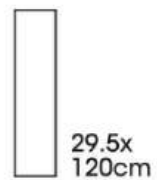

Available sizes

Example of tiling pattern

Wall
Natural Slate
NEGRO
Size
60x120cm

Wall
Natural Slate
NEGRO
Size
29.5x59.5cm
29.5x29.5cm
14.5x29.5cm
14.5x14.5cm

NATURAL
SURFACE

NATURAL SLATE
MOCHA

LAPPATO
SURFACE

Fire Resistant

Frost Resistant

COLORBODY TILES
with 9mm Thickness

Available sizes

6
Colors

4
Sizes

Color
Body

9mm
Thickness

Natural Slate
BLANCO

Natural Slate
VERDE

Available sizes

60x
120cm

29.5x
120cm

19.5x
120cm

14.5x
120cm

Wall
Natural Slate
VERDE
Size
29.5x120cm
19.5x120cm
14.5x120cm

Floor
Natural Slate
BLANCO
Size
60x120cm

Available sizes

6
Colors

4
Sizes

Color
Body

9mm
Thickness

Lappato Slate
NEGRO

Available sizes